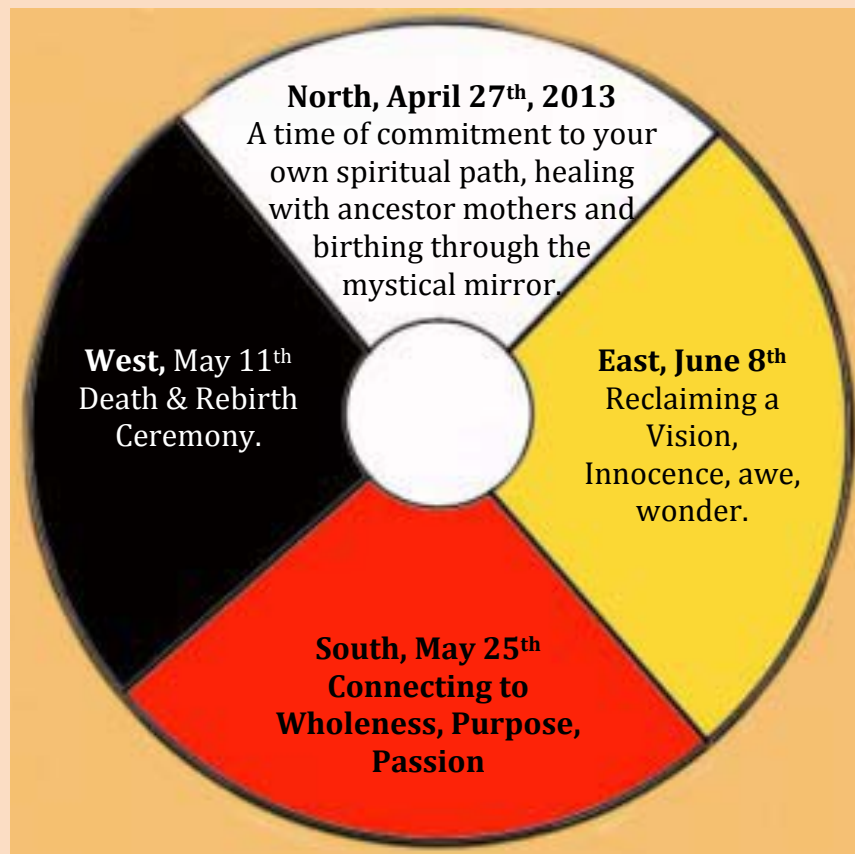

**Remembering Ourselves Whole  
Creating Sacred Space for Personal Transformation  
The Sacred Sisterhood  
A Women's Mysteries Group**

**Using the Medicine Wheel for Rites of Passage**

**Ten women max. Two groups may be created.  
Previous shamanic experience recommended.**

Jaes Seis, a shaman teacher and practitioner, created the Sacred Sisterhood in 1996 for women in small groups to experience personal transformation using shamanic journeying and ceremony grounded in community. This is the first series offered in South Florida. Previous Sisters are invited to the North to initiate the new women. 10 AM – 6 PM \$220 for all four gatherings.